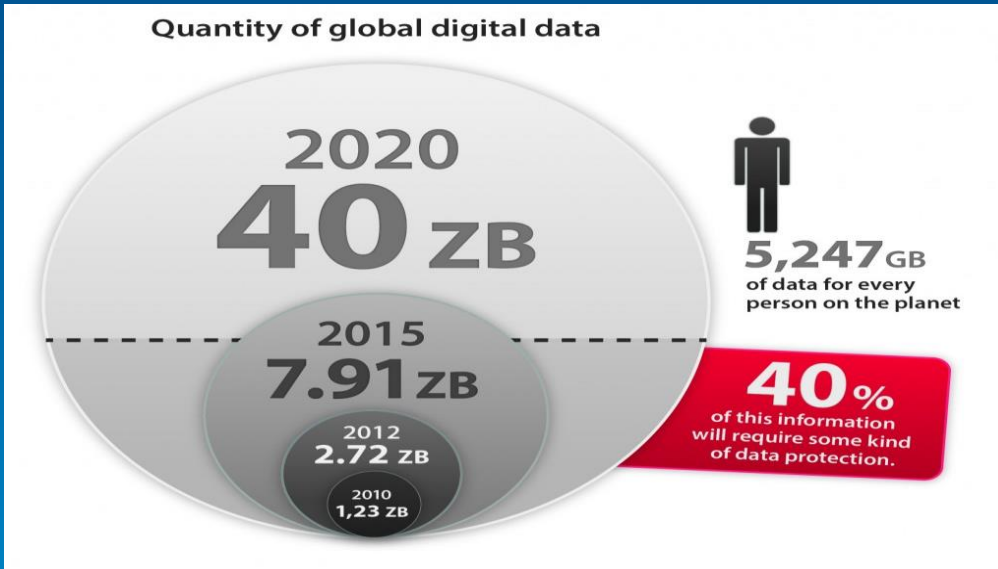

IOT & Big Data Is A Fast Changing Landscape