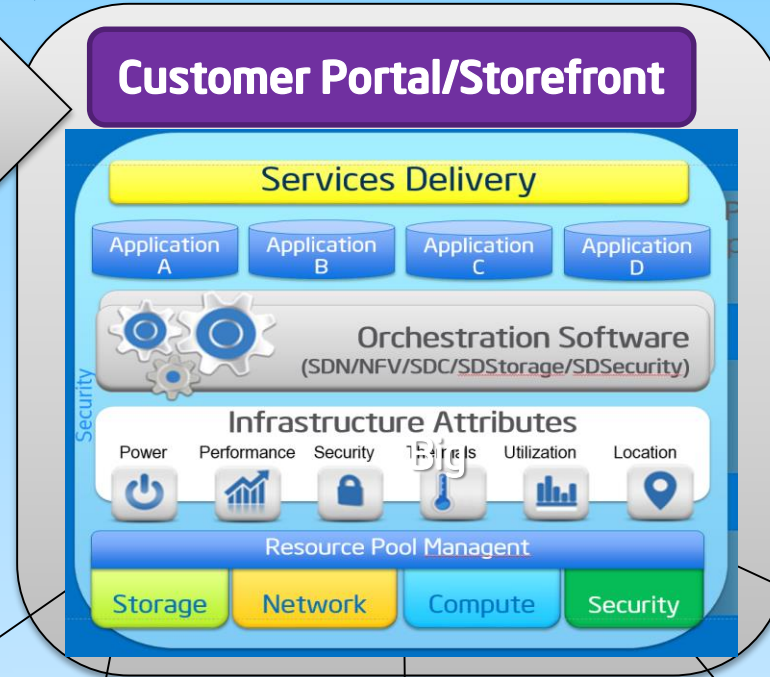

New Workloads for the Digital Dynamic IOT / Big Data World

General Compute

Big Data

High Performance Computing

Unique Compute Xeon + FPGA

Custom

Resource Pools

Automation To Manage New Workloads Are Key To Unlock The Full Value of IOT