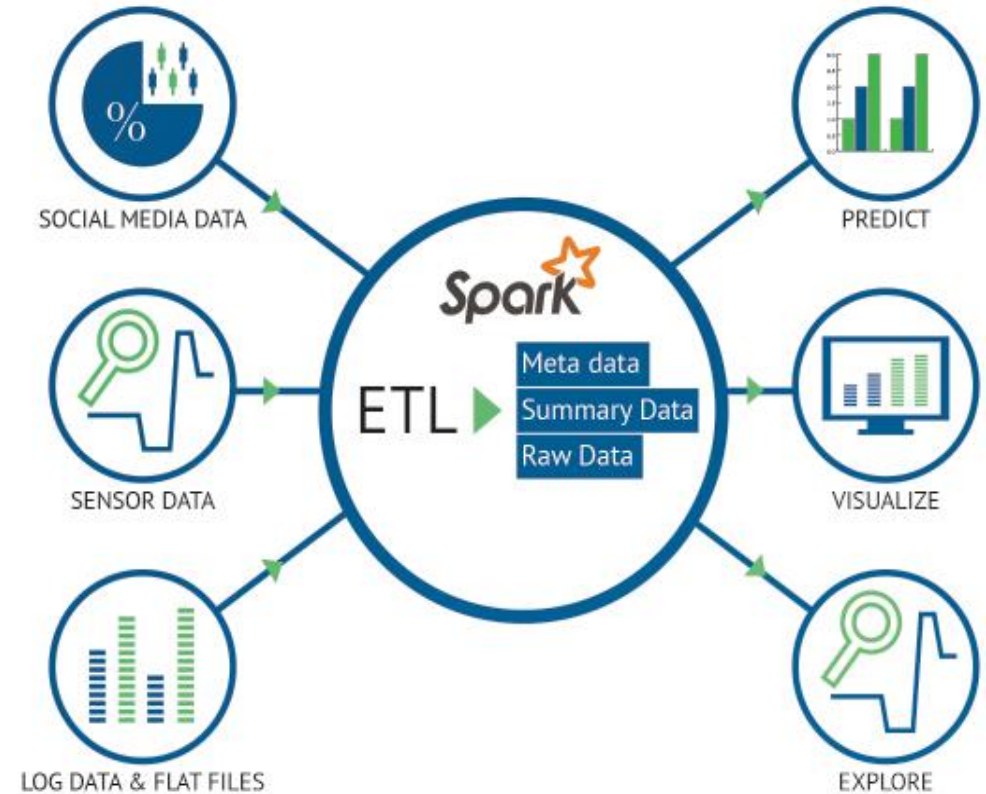

Next-Gen, Real-Time, In-Memory Big Data Analysis

Hadoop is a great foundation

New data architectures
are emerging

The industry is starting to
leverage new real-time, in-
memory analysis paradigm to
compliment Hadoop

IN MEMORY
100X FASTER

ON DISK
5-10X FASTER