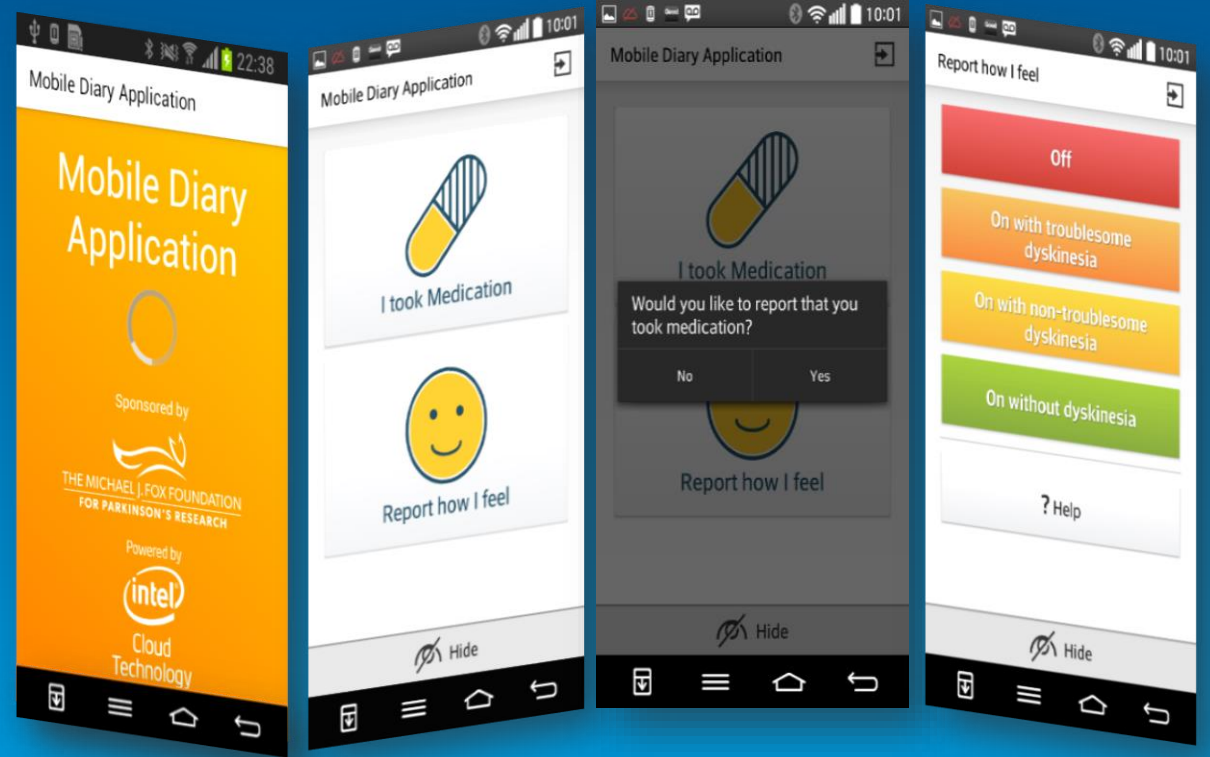

Wearable Devices

Cloud Platform

Analytics Platform

How Might we Help?

Devices to Measure Symptoms

Tremors

Sleep patterns

Gait

Balance

Infrastructure to Manage Data

~1GB

Per patient
Per day

Analytics for Insight

More Accurate Patient Monitoring

Wearable Sensors

Smartphone App

Video

Together We Are on the Path to Achieving Breakthroughs

A futuristic cityscape with tall skyscrapers, a central circular building, and elevated roads under a blue sky with clouds. The scene is viewed from an elevated perspective, showing a mix of modern architecture and green spaces. The central building is a large, circular structure with a blue roof. The roads are elevated and feature futuristic designs. The sky is bright blue with scattered white clouds. The overall atmosphere is one of a advanced, sustainable urban environment.