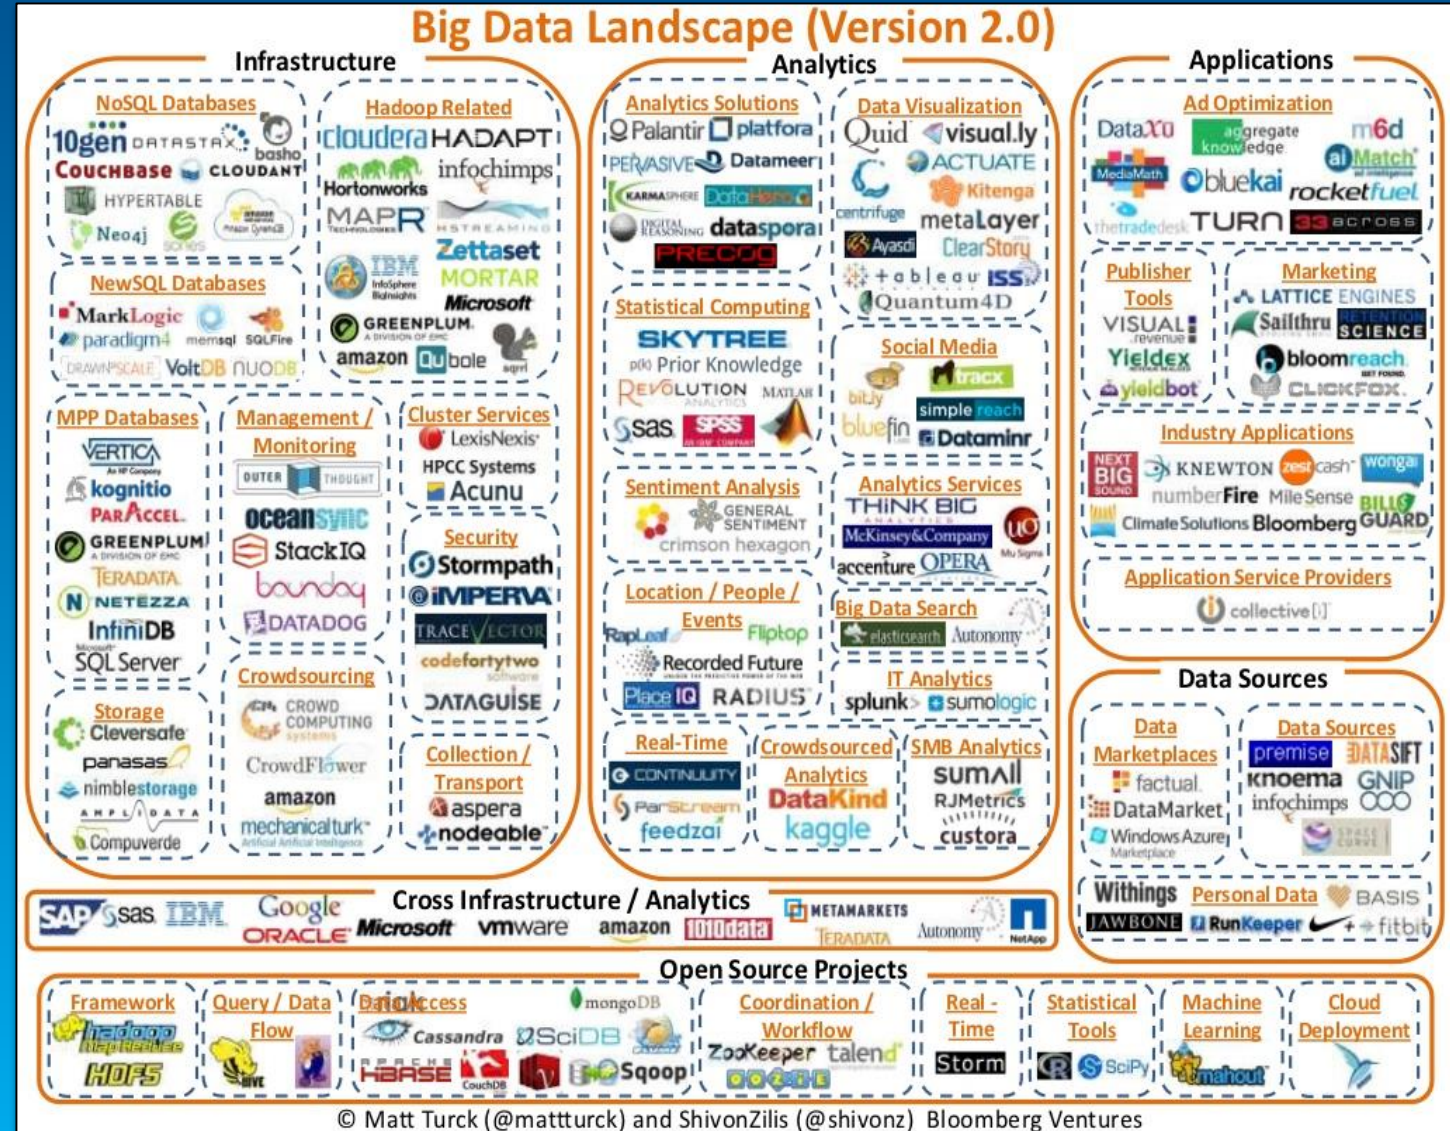

IOT & Big Data: Foundation, Applied, and Futures

Curt Aubley

Vice President & CTO

Data Center Group

Curt.Aubley@Intel.com

September 3, 2014

Agenda

- Intel IOT & Big Data Foundation
- IOT & Big Data Applied: Big Data Science for Parkinson's Disease
- Futures

Internet of Things x Big Data = Unprecedented Value (Perhaps Not This easy)

Sources: AMS Research, Gartner, IDC, McKinsey Global Institute, and various other industry analysts and commentators

IOT & Big Data Is A Fast Changing Landscape