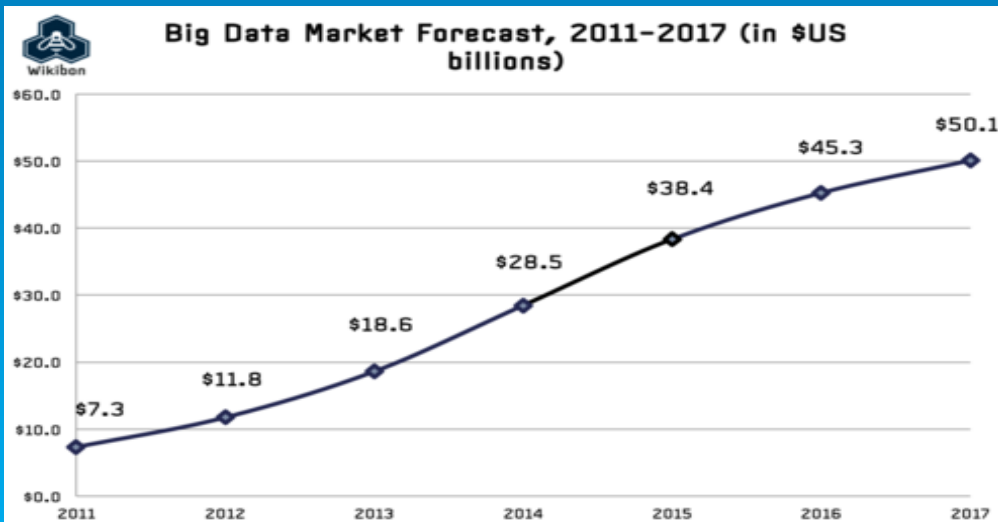

IOT & Big Data Is A Fast Changing Landscape